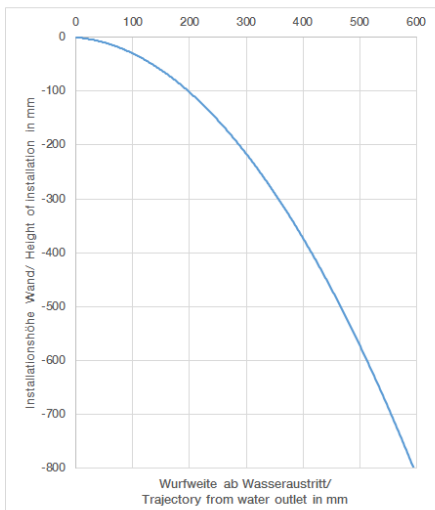

## Bathtub - Deque

Cascade tub spout without diverter for deck-mounted installation - polished chrome

Article number: 13 630 740-00

- 9-1/4" Projection
- Cascade
- Total height 3-7/8"
- Height to aerator/spout outlet 3-1/8"
- 1-1/4" hole diameter
- 1/2" connection
- Water flow rate limited to max. 7 gpm
- Fittings group in compliance with DIN 4109: 1

## Dimensional drawing

All dimensions in mm / inch = mm x 0,0394

### Flow rate chart

### Trajectory length diagram