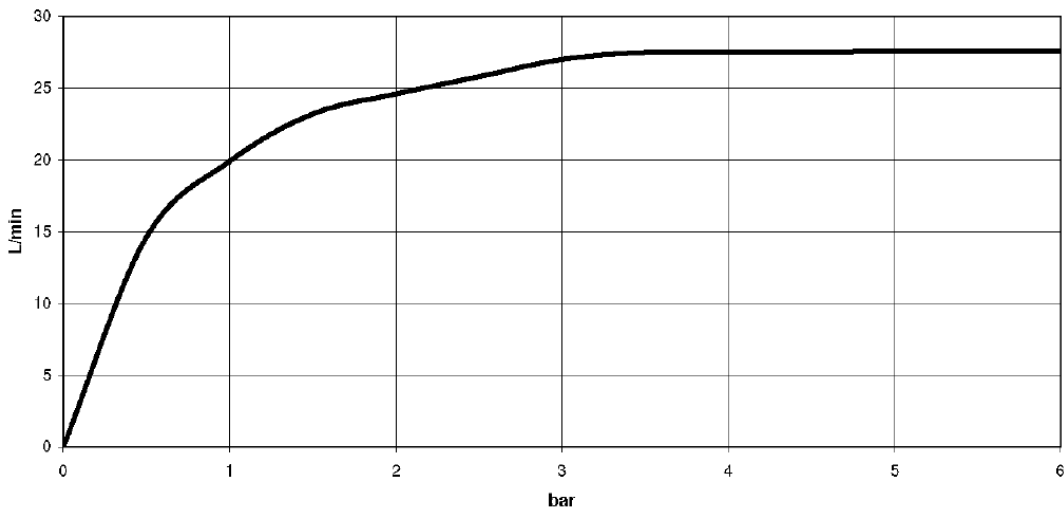

## Bathtub - Deque

Cascade tub spout without diverter for deck-mounted installation - polished chrome

Article number: 13 630 740-00

- 9-1/4" Projection
- Cascade
- Total height 3-7/8"
- Height to aerator/spout outlet 3-1/8"
- 1-1/4" hole diameter
- 1/2" connection
- Water flow rate limited to max. 7 gpm
- Fittings group in compliance with DIN 4109: 1

## Dimensional drawing

All dimensions in mm / inch = mm x 0,0394

### Flow rate chart