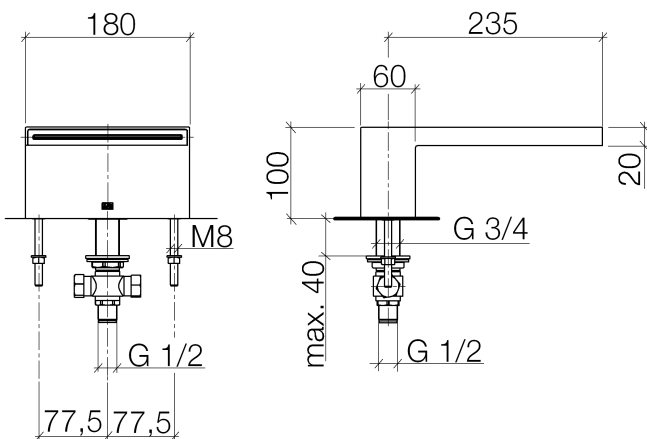

## Bathtub - Deque

Cascade tub spout without diverter for deck-mounted installation - polished chrome

Article number: 13 630 740-00

- 9-1/4" Projection
- Cascade
- Total height 3-7/8"
- Height to aerator/spout outlet 3-1/8"
- 1-1/4" hole diameter
- 1/2" connection
- Water flow rate limited to max. 7 gpm
- Fittings group in compliance with DIN 4109: 1

## Dimensional drawing

All dimensions in mm / inch = mm x 0,0394

## Bathtub - Deque

Cascade tub spout without diverter for deck-mounted installation - polished chrome

Article number: 13 630 740-00