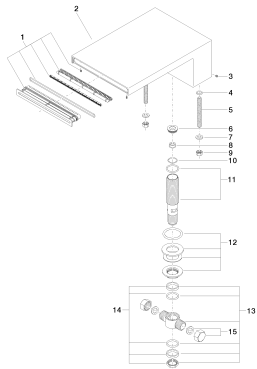

## Bathtub - Deque

Cascade tub spout without diverter for deck-mounted installation - polished chrome

Article number: 13 630 740-00

- 9-1/4" Projection
- Cascade
- Total height 3-7/8"
- Height to aerator/spout outlet 3-1/8"
- 1-1/4" hole diameter
- 1/2" connection
- Water flow rate limited to max. 7 gpm
- Fittings group in compliance with DIN 4109: 1

## Dimensional drawing

All dimensions in mm / inch = mm x 0,0394

### Trajectory length diagram

### Spare parts list

Number	Item Number	Designation	Number of units
<hr/>			